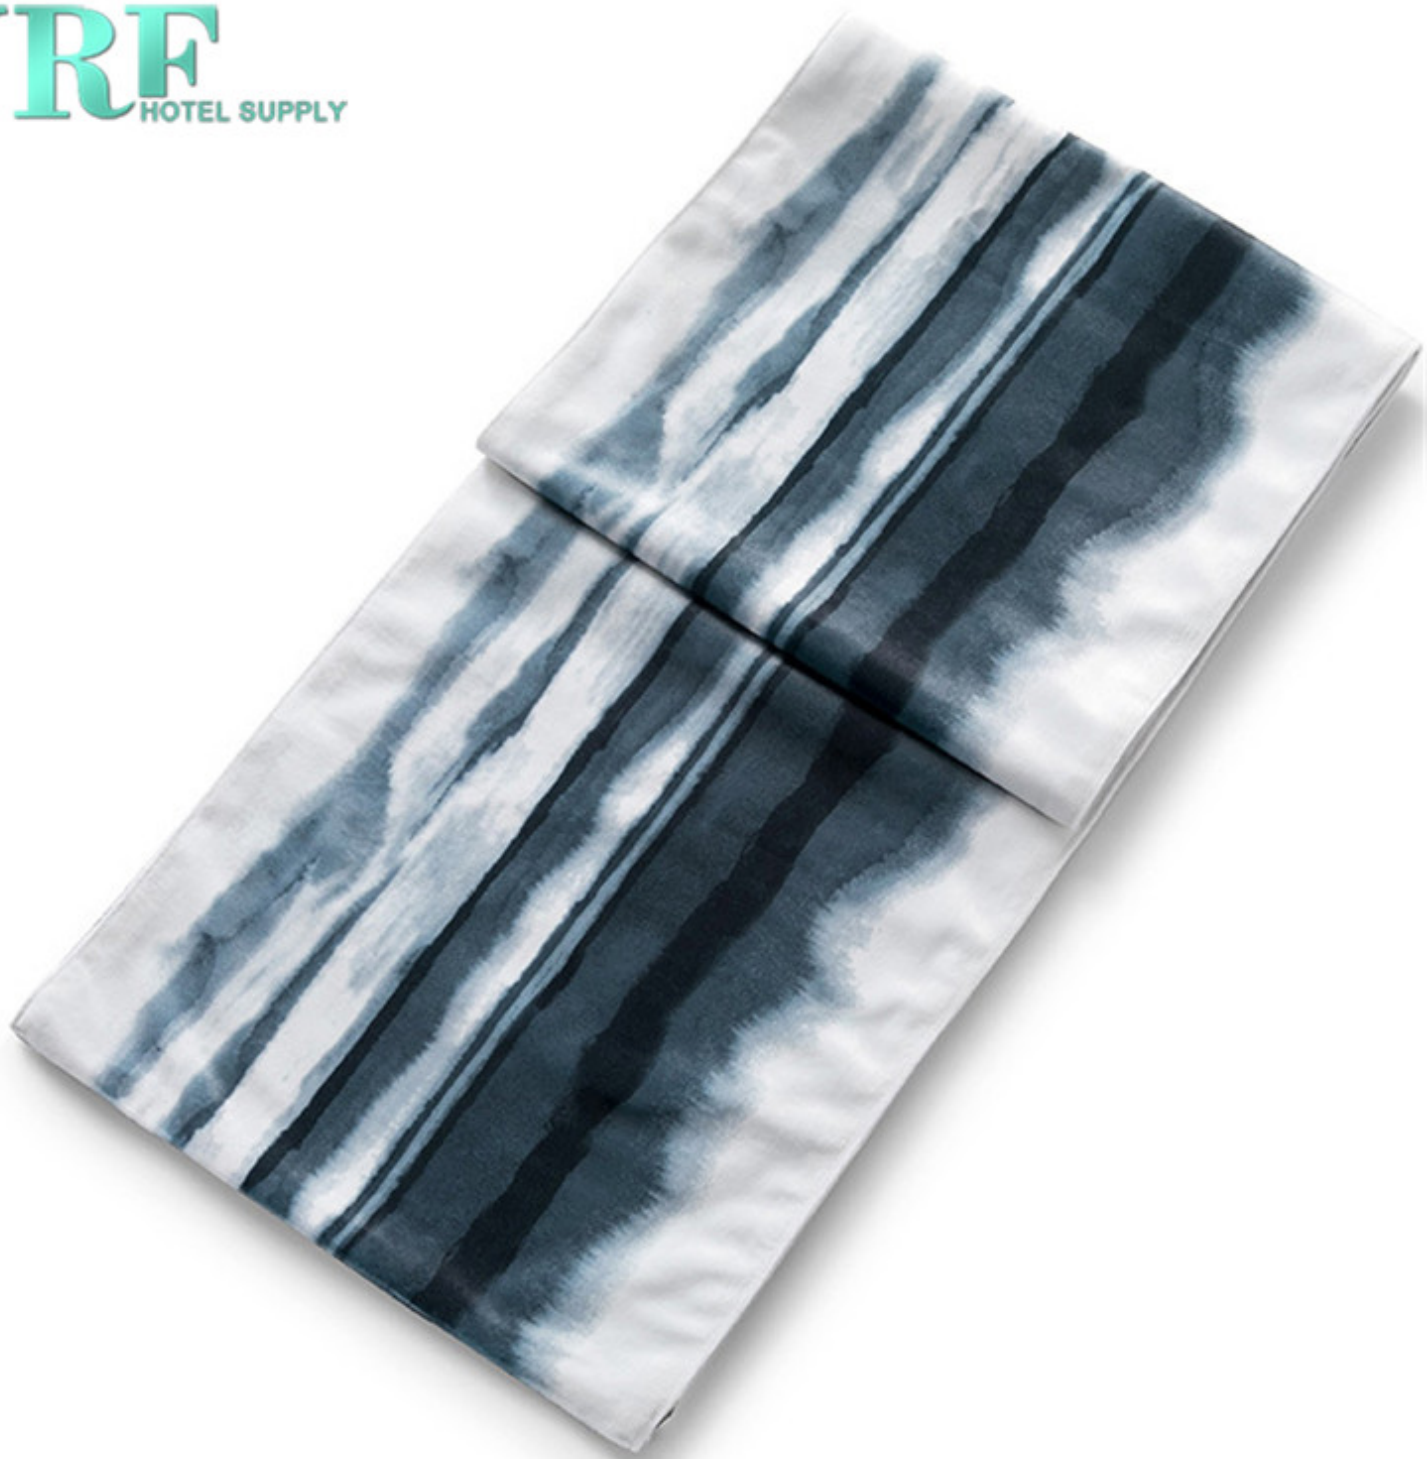

YRF
HOTEL SUPPLY